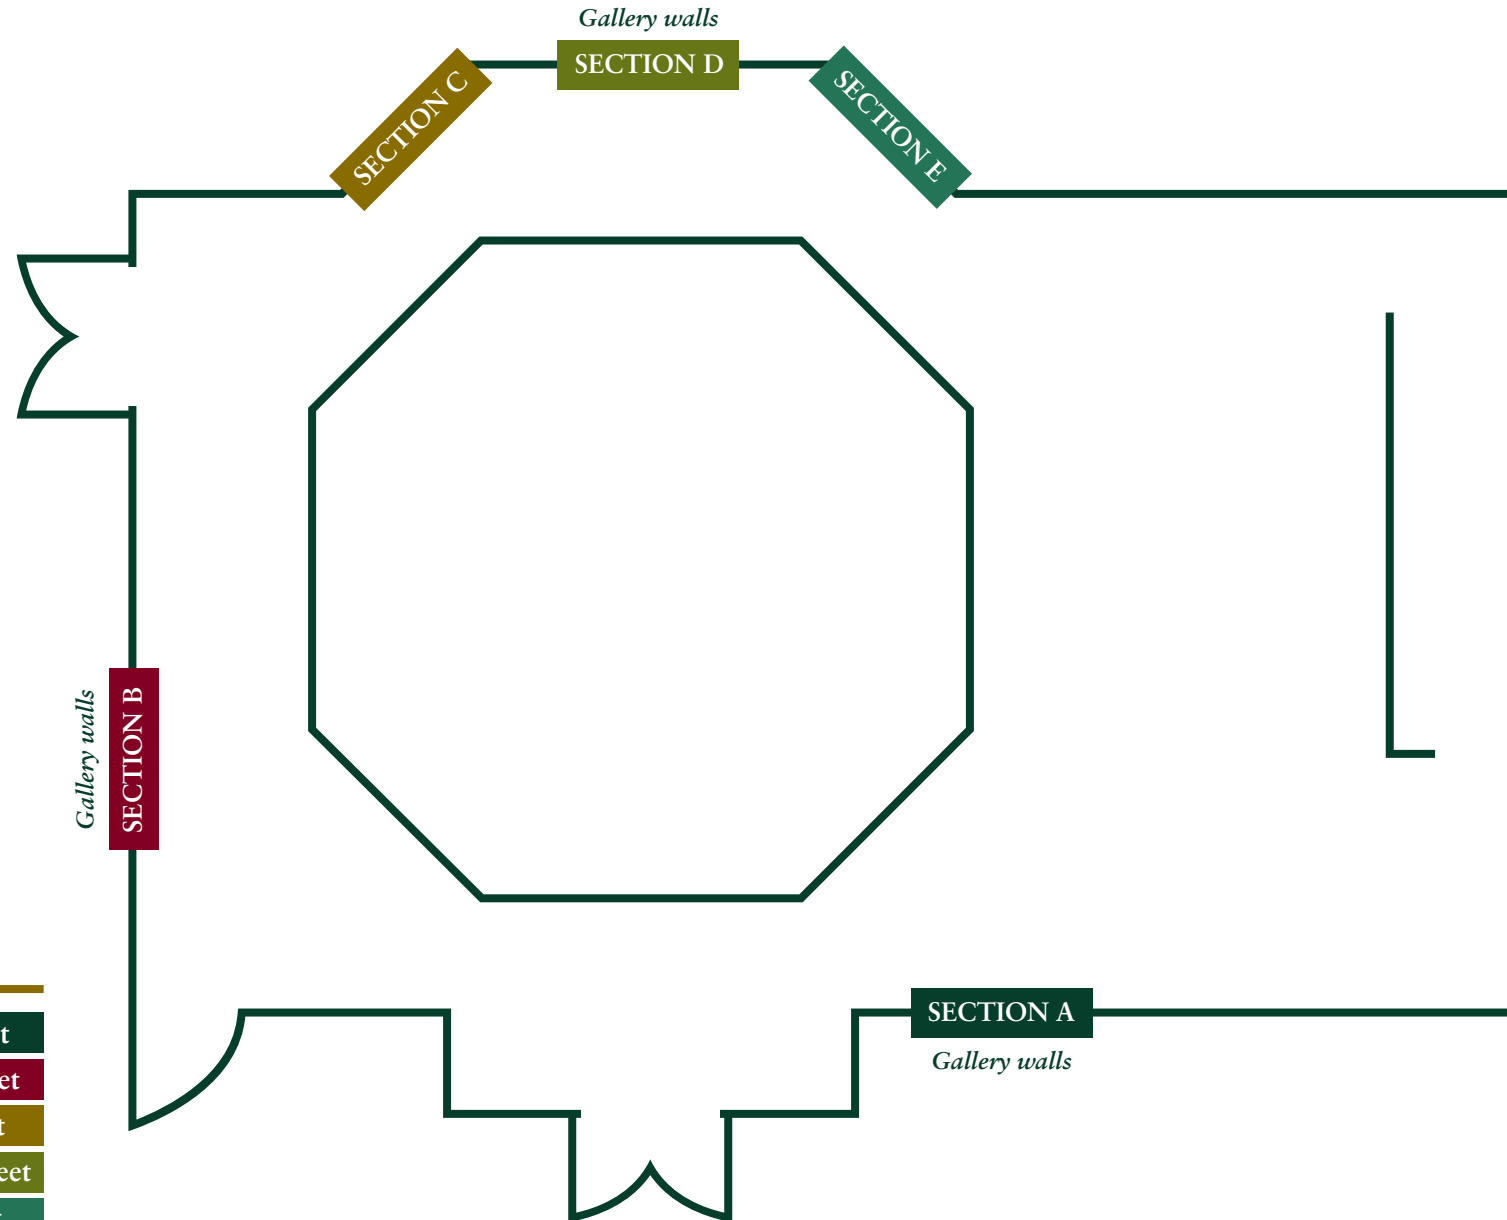

# The Atrium Gallery at The Legacy at North Augusta

*The Atrium Gallery features a classic track and cable handing system.*

## Art Gallery

5 sections totaling 57' linear feet  
and 256' square feet

Section A / 11' linear feet, 49' square feet

Section B / 21' linear feet, 94' square feet

Section C / 9' linear feet, 40' square feet

Section D / 7.5' linear feet, 34' square feet

Section E / 9' linear feet, 40' square feet